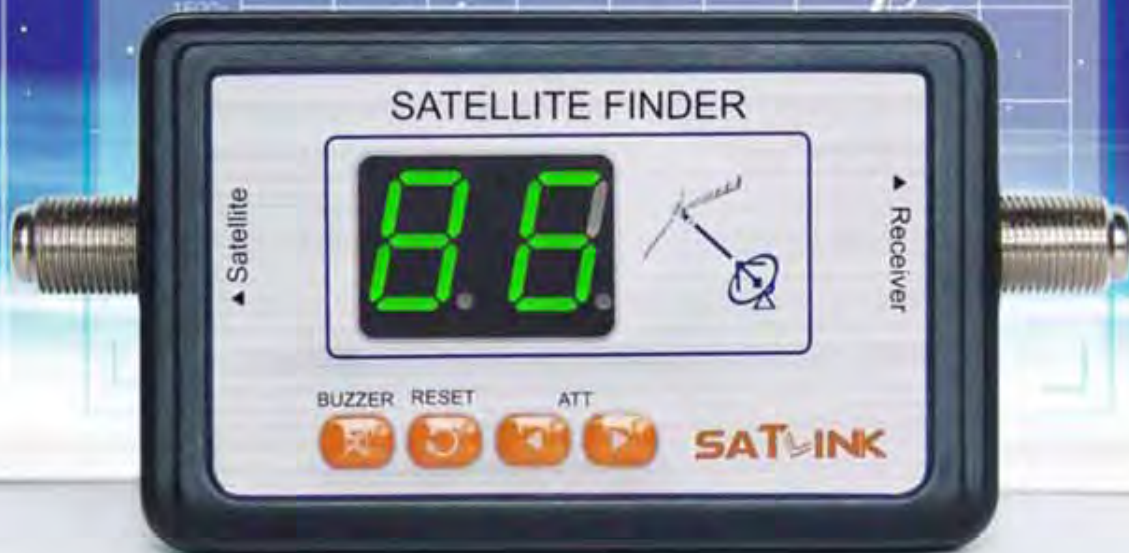

WS-6903

Supplied by :

Tel: 0027 (0)11 683 4365

Test and Measurement Instruments C.C.

www.instrumentsgroup.co.za

DIGITAL Displaying Satellite Finder

For the systems without automatic satellite tuning capability.

Connect to your LNBF and receiver to the satellite finder to track the clearest setting for the satellite you wish to tune to.

Meter with LED displayer helps you know the strength of the signal clearly

Meter with audio tone helps you align satellite antenna to signal. Audio signal gets louder at the better setting.

Works with multiple dish systems.

Close or open the audio tone

With four steps gain for the satellite signal, you can increase or decrease the gain of the meter