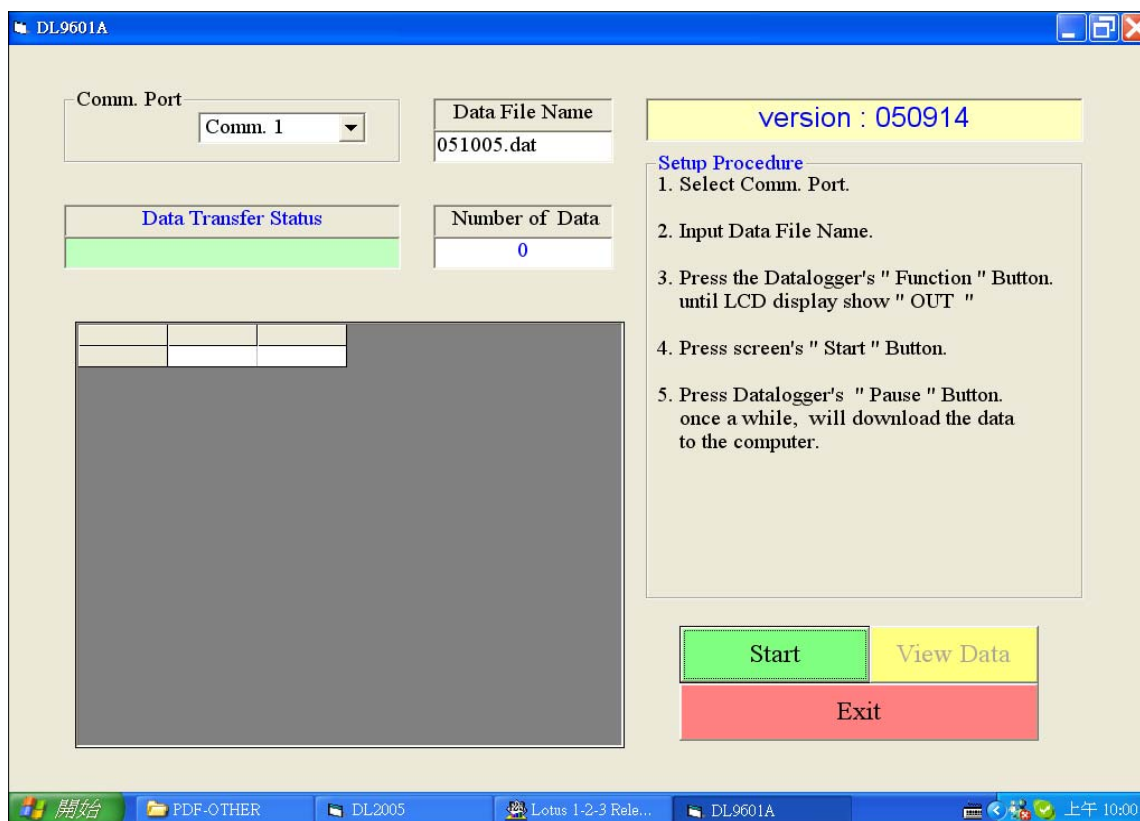

down load the data from the DL-9601A to computer

DATA LOGGER SOFTWARE

Model : SW-D009

ISO-9001, CE, IEC1010

FEATURES

- * Included software for data logger (DL-9601A) to load the data from DL-9601A to computer.
- * Standard accessory for DL-9601A.
- * After the computer load the data, user can use EXCEL to make the data analysis.